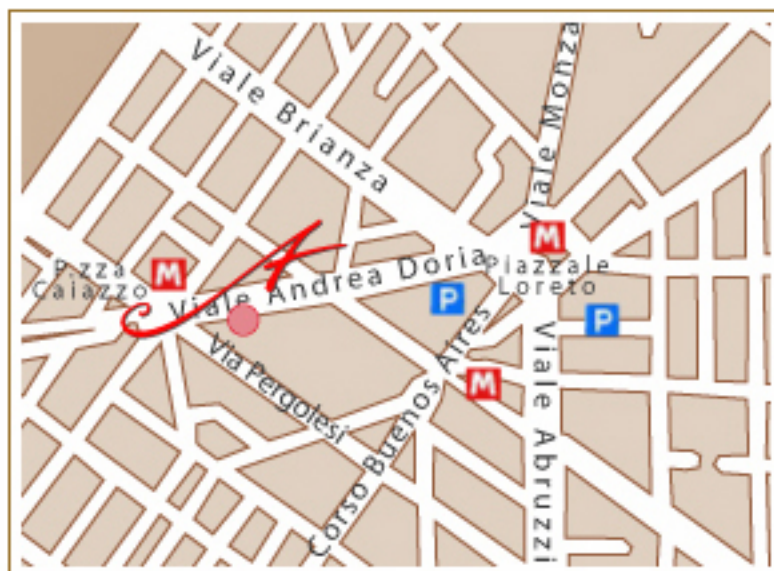

DORIA GRAND HOTEL

Where we are

How to reach the Doria Grand Hotel

MOTORWAYS – East ring-road 2 km:

- Lambrate exit
- Direction City Centre
- Porpora Road
- Loreto Square
- Corso Buenos Aires
- Pergolesi Road
- Caiazzo Square
- Andrea Doria Avenue (**Doria Grand Hotel**)

STATE RAILWAYS

- Central Station - 300 m

AIRPORTS

- **LIN:** 5 Km
- **MLP:** 50 Km
- **BGY:** 48 Km
- **Shuttle bus for Linate/Malpensa:**
Departure from Central Station - 300 m

UNDERGROUND

- **MM1 - MM2:** Loreto Square - 50 m
- **MM2:** Caiazzo Square - 30 m
- **MM3:** Central Station - 300 m

Doria Grand Hotel

22, Andrea Doria Avenue - 20124 Milan
Tel. +39 02.67.411.411 - Fax +39 02.669.666.9

info.doriagrandhotel@adihotels.com
www.doriagrandhotel.it

Distances

Fiera Milano	12,7 km
The Milan Triennial	4 km
Milan Cathedral	2,5 km
La Scala Opera House	2,5 km
Fiera Milano City	3,5 km
Brera Astronomical Observatory	2,5 km
Sforza Castle	3,3 km
Brera Academy of Fine Arts	2,5 km